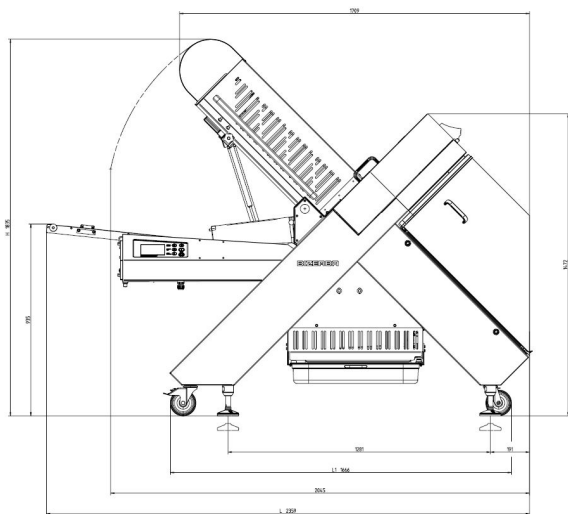

**More information**  
High performance  
with a wide range of  
solutions and options.

Specifications	Facts	Details
<b>Dimensions</b>		
<b>Installation area (L x W)</b>	1381 x 800 mm / 54.4" x 31.5"	
<b>Maximum dimensions (L x W x H)</b>	2320 x 800 x 1835 mm / 91.3" x 31.5" x 72.2"	Conveyor length: 1310 mm
<b>Electrical data</b>		
<b>Power consumption</b>	200-240 V; 50/60 Hz 400 V; 50 Hz; 5.6 A	3-phase alternating current 3-phase alternating current
<b>IP rating</b>	IPx5	Suitable for hose cleaning, individual components can be cleaned in the dishwasher
<b>Performance data</b>		L-frame:
<b>Product size</b>	Height: 30 - 180 mm / 1.2" - 7.1" Width: 50 - 210 mm / 2.0" - 8.3" Round: Ø 40 - 180 mm / 1.6" - 7.1" Length: 600 mm / 23.6"	
<b>Slicing performance</b>	40 - 250 slices per minute	With and without scale
<b>Slice thickness</b>	0.5 - 50 mm / 0.02" - 2.0"	Adjustable in increments of 0.1 mm
<b>Blade diameter</b>	420 mm / 16.5"	
<b>Housing materials</b>	Stainless steel and anodized aluminum Plastics	Complies with EU regulation No. 1935/2004 Complies with EU regulation No. 10/2011
<b>Display</b>	Touch screen	Screen diagonal 14.5 cm / 5.7"
<b>Weight</b>		
<b>Machine weight</b>	480 kg / 1058.2 lb	
<b>Packaging data</b>		
<b>Dimensions L x W x H</b>	2498 x 938 x 1697 mm / 98.9" x 36.9" x 66.8"	
<b>Weight</b>	approx. 630 kg / 1388.9 lb	
<b>Options</b>		
<b>Discharge conveyor</b>	950 mm / 37.4" 1310 mm / 51.6" 2500 mm / 98.4"	Short/ Standard Long
<b>Scale</b>	50 - 2000 g / 0.1-4.5 lb 1 g / 0.002 lb	Weighing range Interval

### Info graphics

---

### Dimensional drawings