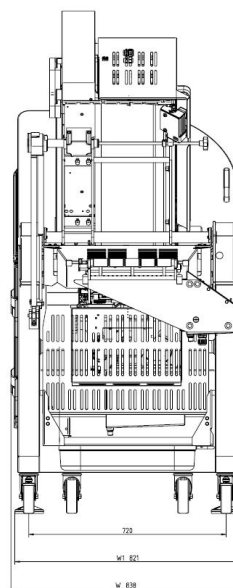

**More information**  
High performance  
with a wide range of  
solutions and options.

Specifications	Facts	Details
<b>Dimensions</b>		
<b>Installation area (L x W)</b>	1381 x 800 mm / 54.4" x 31.5"	
<b>Maximum dimensions (L x W x H)</b>	2320 x 800 x 1835 mm / 91.3" x 31.5" x 72.2"	Conveyor length: 1310 mm
<b>Electrical data</b>		
<b>Power consumption</b>	200-240 V; 50/60 Hz 400 V; 50 Hz; 5.6 A	3-phase alternating current 3-phase alternating current
<b>IP rating</b>	IPx5	Suitable for hose cleaning, individual components can be cleaned in the dishwasher
<b>Performance data</b>		L-frame:
<b>Product size</b>	Height: 30 - 180 mm / 1.2" - 7.1" Width: 50 - 210 mm / 2.0" - 8.3" Round: Ø 40 - 180 mm / 1.6" - 7.1" Length: 600 mm / 23.6"	
<b>Slicing performance</b>	40 - 250 slices per minute	With and without scale
<b>Slice thickness</b>	0.5 - 50 mm / 0.02" - 2.0"	Adjustable in increments of 0.1 mm
<b>Blade diameter</b>	420 mm / 16.5"	
<b>Housing materials</b>	Stainless steel and anodized aluminum Plastics	Complies with EU regulation No. 1935/2004 Complies with EU regulation No. 10/2011
<b>Display</b>	Touch screen	Screen diagonal 14.5 cm / 5.7"
<b>Weight</b>		
<b>Machine weight</b>	480 kg / 1058.2 lb	
<b>Packaging data</b>		
<b>Dimensions L x W x H</b>	2498 x 938 x 1697 mm / 98.9" x 36.9" x 66.8"	
<b>Weight</b>	approx. 630 kg / 1388.9 lb	
<b>Options</b>		
<b>Discharge conveyor</b>	950 mm / 37.4" 1310 mm / 51.6" 2500 mm / 98.4"	Short/ Standard Long
<b>Scale</b>	50 - 2000 g / 0.1-4.5 lb 1 g / 0.002 lb	Weighing range Interval

### Info graphics

---

### Dimensional drawings